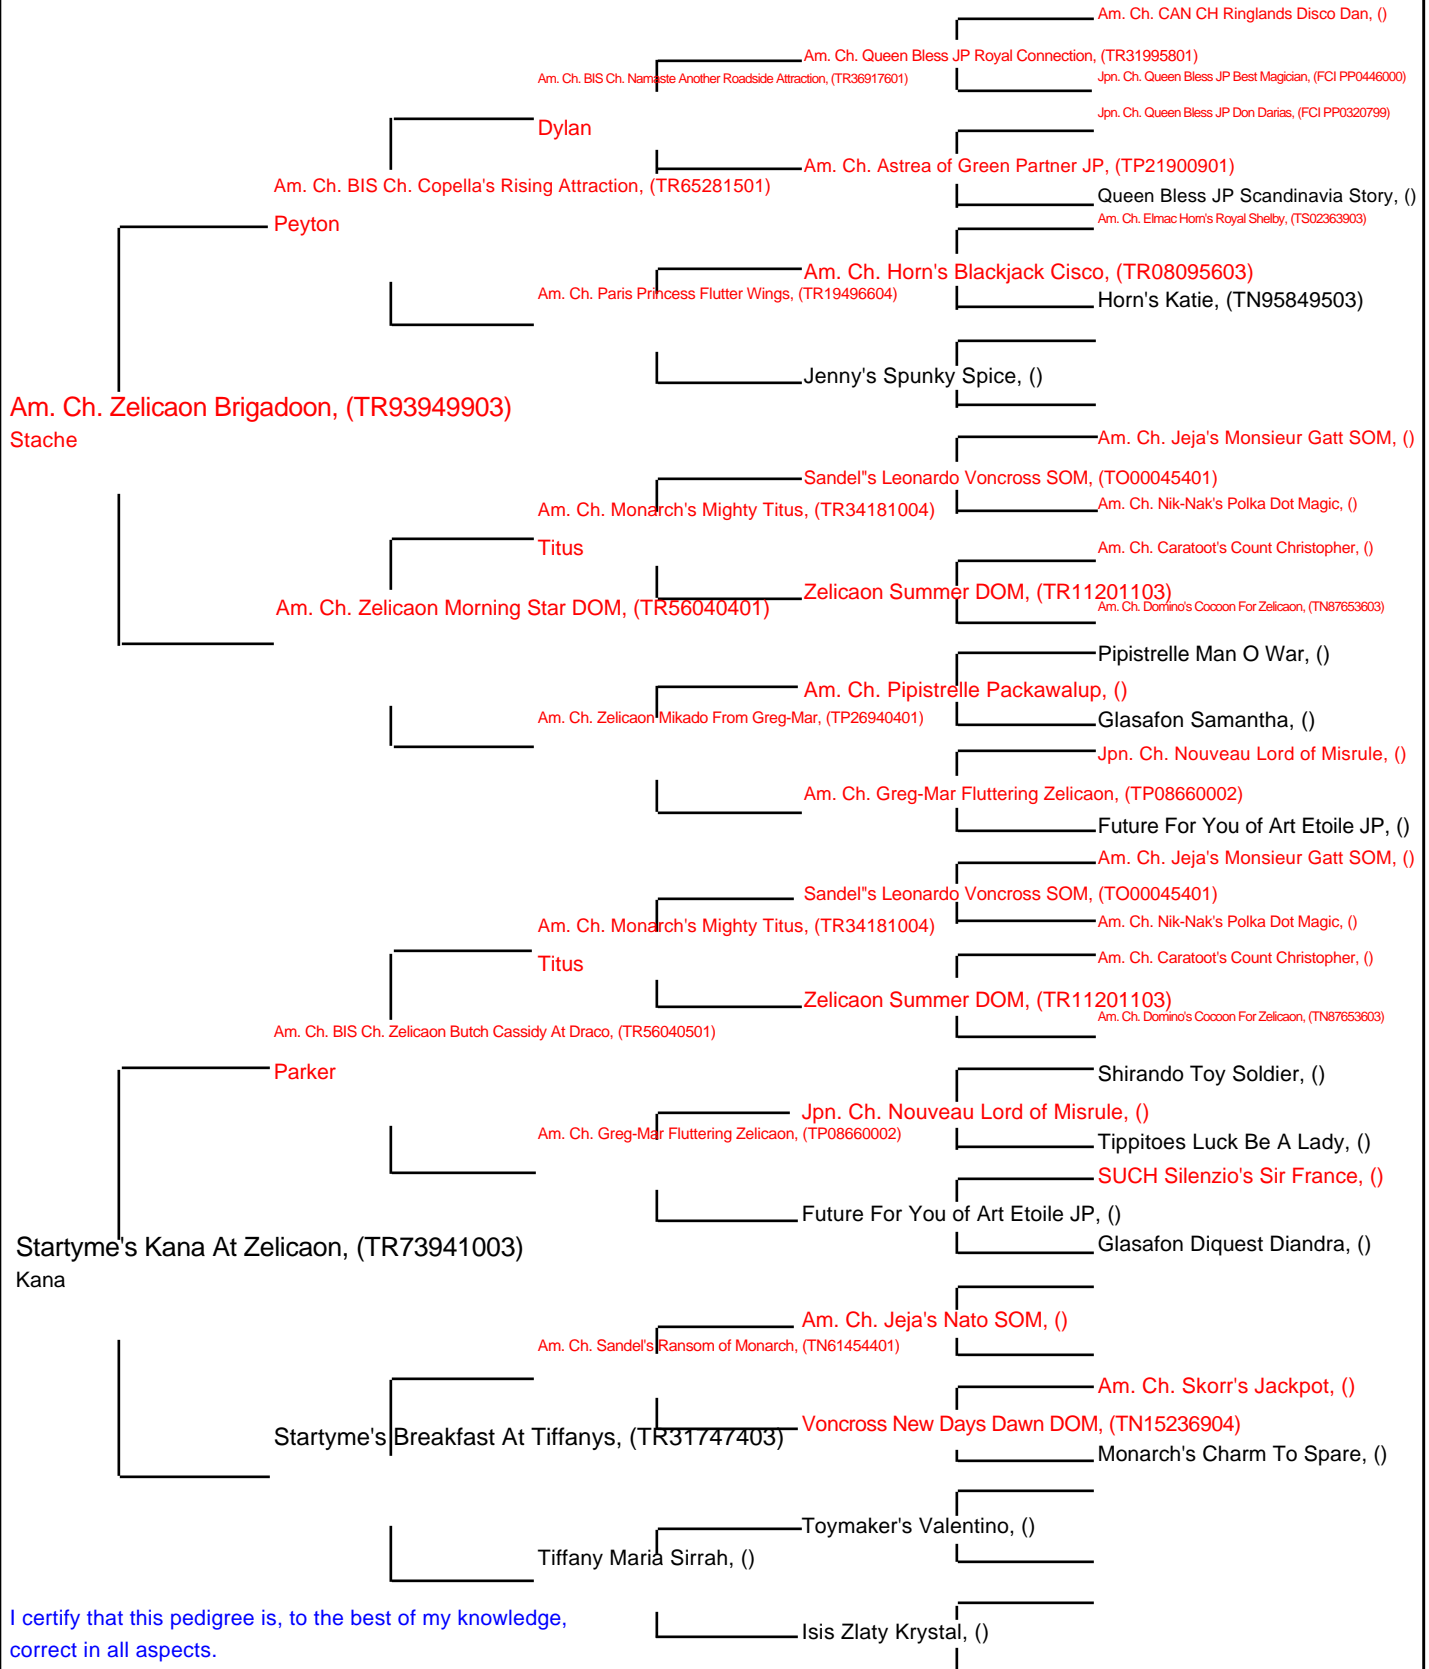

Gayle J Key  
 602 Military Rd. E.  
 Tacoma, WA 98445  
 509-860-7659

# Pedigree For Zelicaon Flaming Star To Cadgets

Flame

I certify that this pedigree is, to the best of my knowledge, correct in all aspects.

X \_\_\_\_\_ Date: \_\_\_\_\_