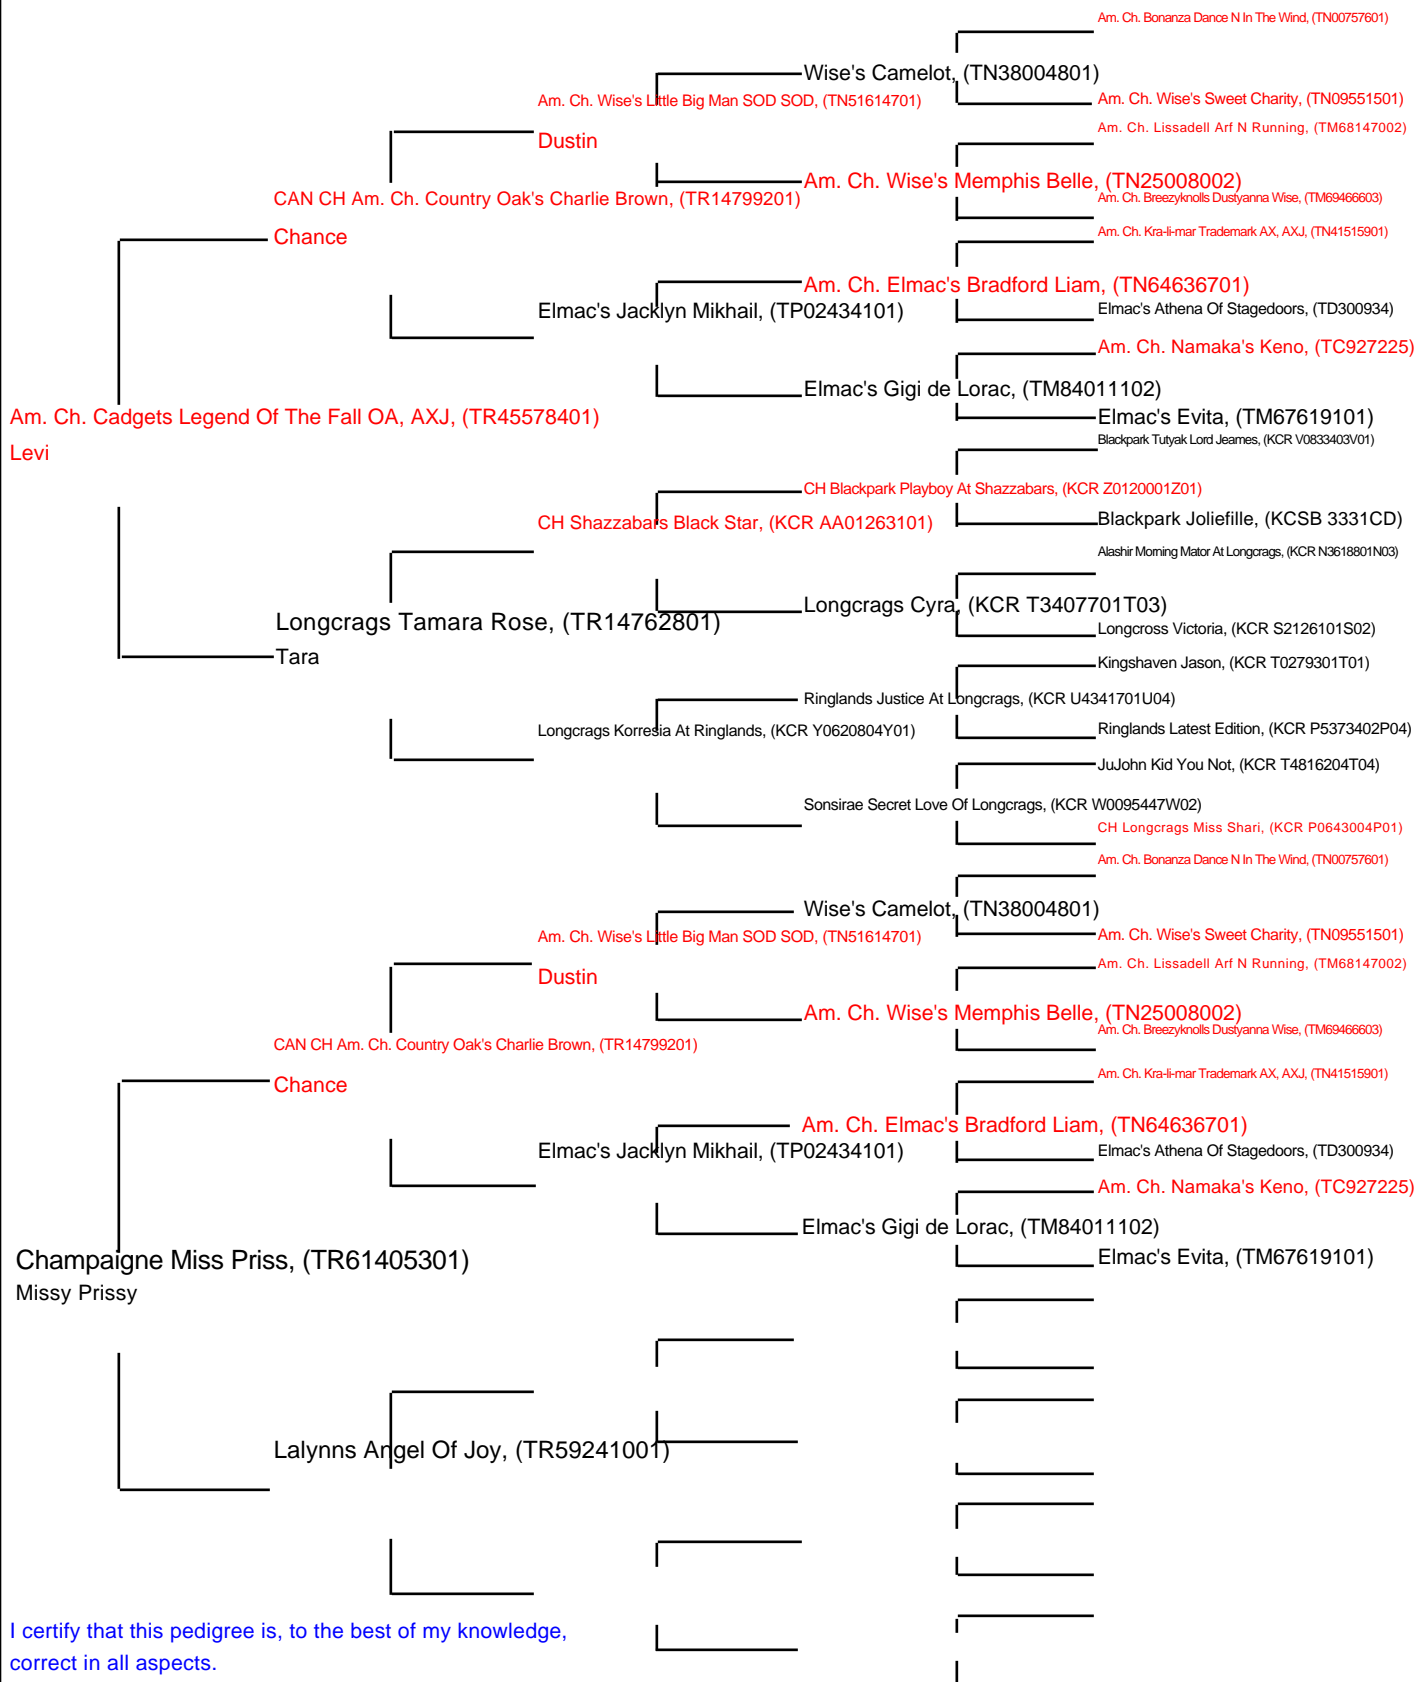

Gayle J Key  
 602 Military Rd. E.  
 Tacoma, WA 98445  
 509-860-7659

# Pedigree For Am. Ch. Cadgets Way To Go-West

Kip

I certify that this pedigree is, to the best of my knowledge,  
 correct in all aspects.

X \_\_\_\_\_ Date: \_\_\_\_\_