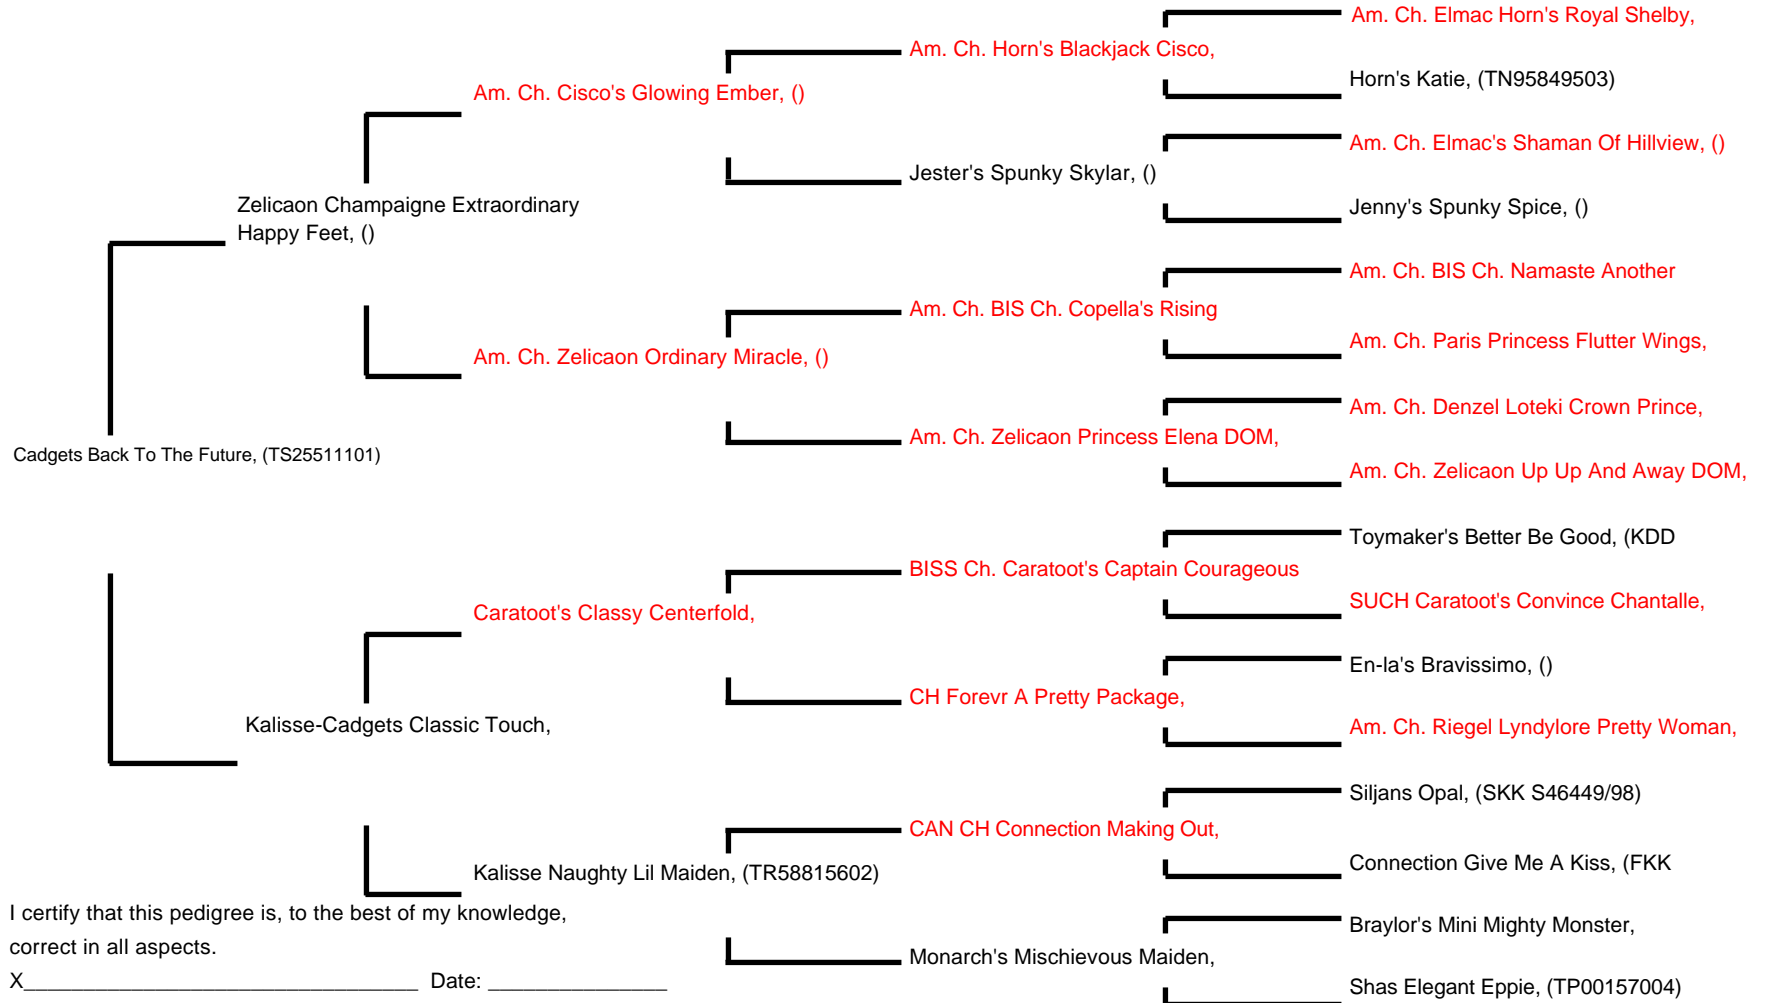

Pedigree For Cadgets Back To The Future

Gayle J Key
602 Military Rd. E.

Tacoma, WA 98445
Phone: 509-860-7659
Email: cadgets3@aol.com

I certify that this pedigree is, to the best of my knowledge, correct in all aspects.

X _____ Date: _____