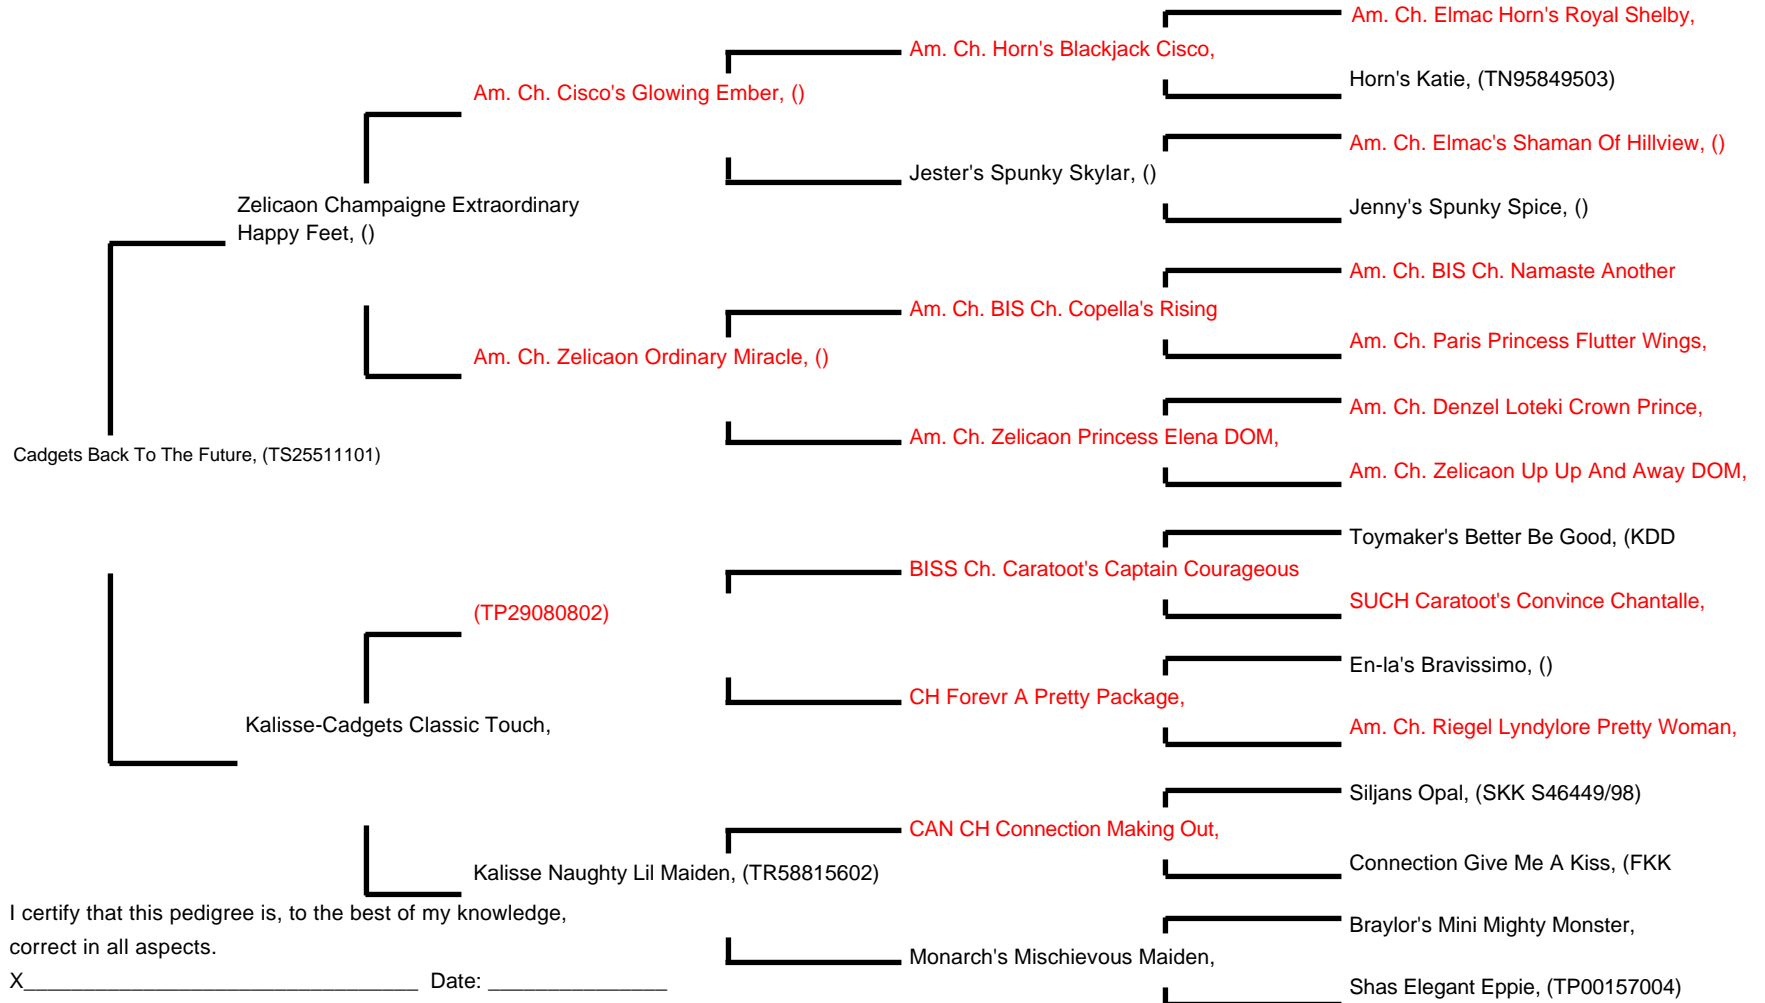

Pedigree For Cadgets Back To The Future

Gayle J Key
602 Military Rd. E.

Tacoma, WA 98445
Phone: 509-860-7659
Email: cadgets3@aol.com

I certify that this pedigree is, to the best of my knowledge, correct in all aspects.

X _____ Date: _____