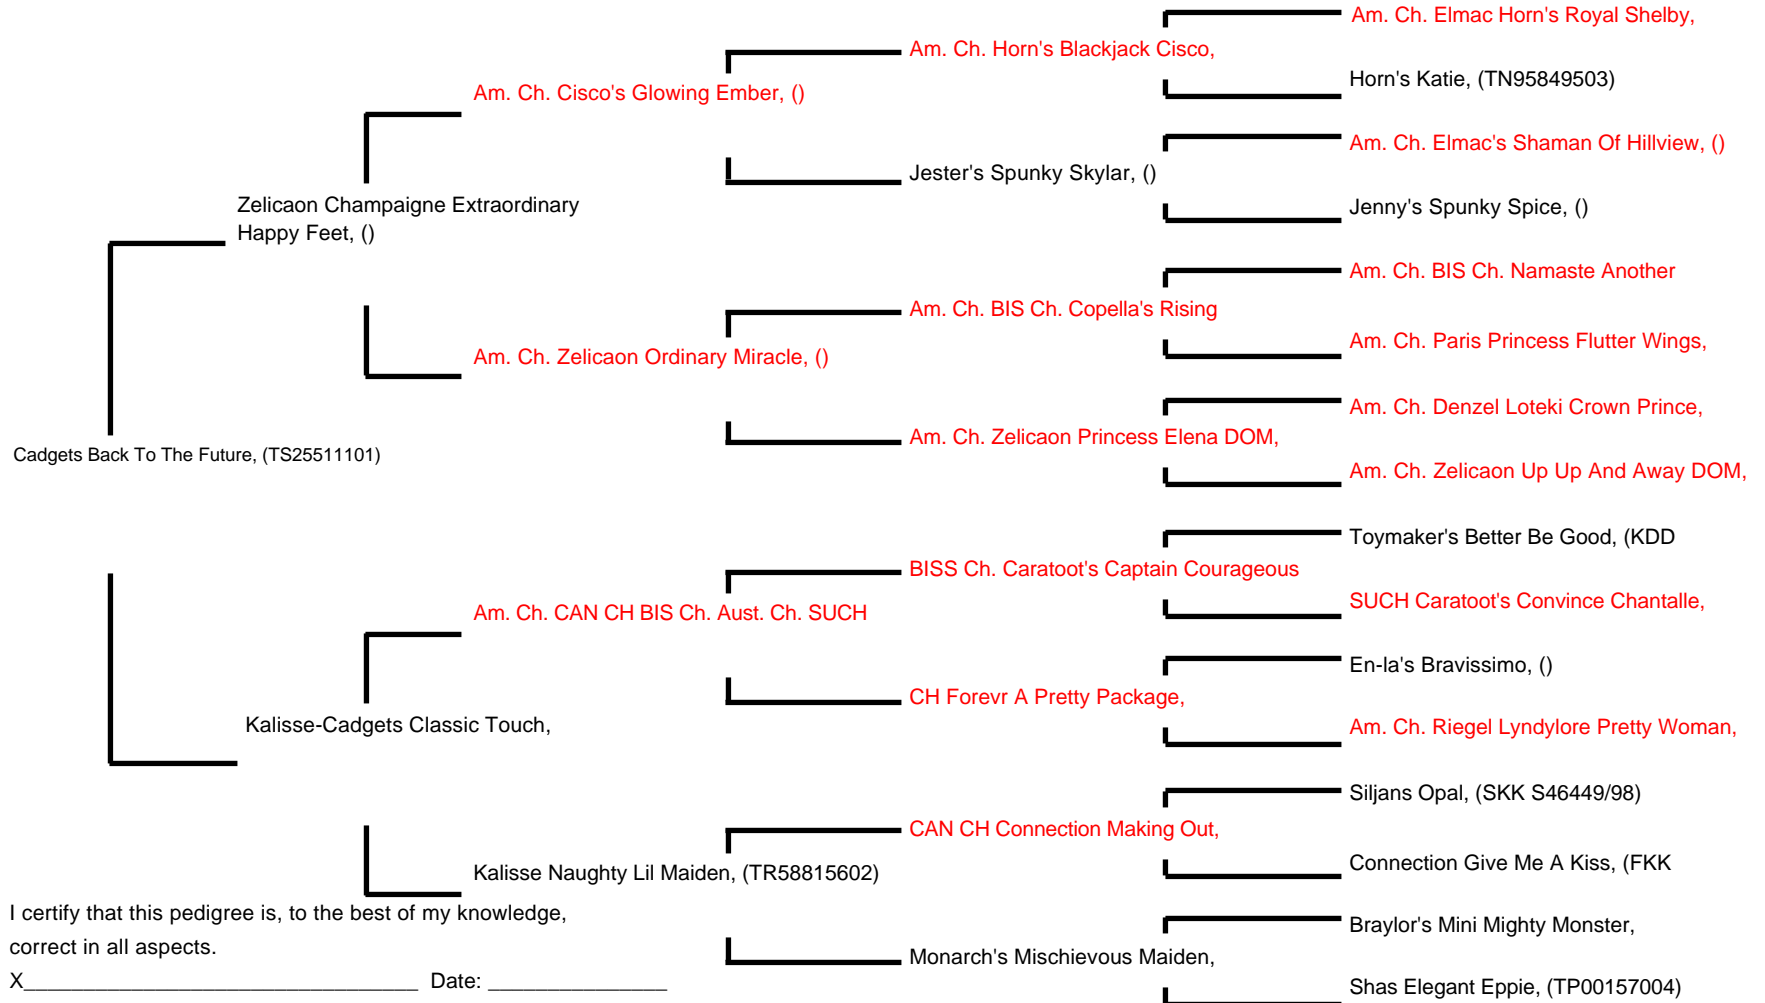

Pedigree For Cadgets Back To The Future

Gayle J Key
602 Military Rd. E.

Tacoma, WA 98445
Phone: 509-860-7659
Email: cadgets3@aol.com

Pedigree For Cadgets Back To The Future

Gayle J Key
602 Military Rd. E.