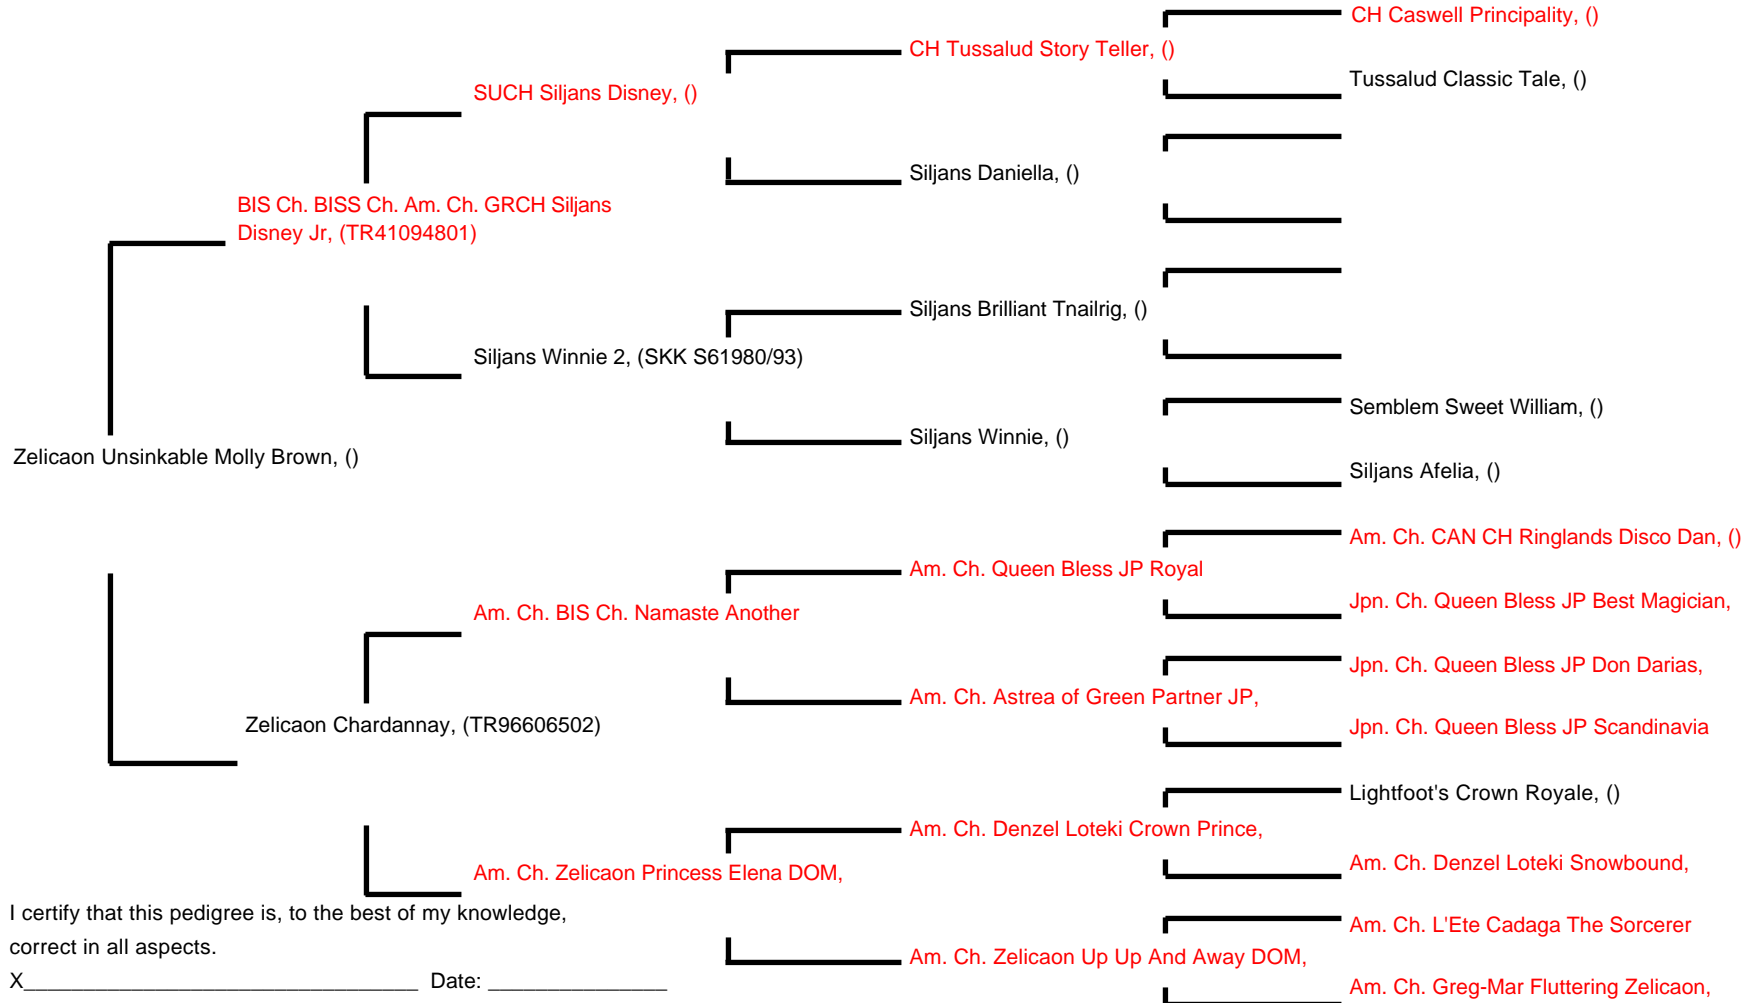

Pedigree For Zelicaon Unsinkable Molly Brown

Gayle J Key
602 Military Rd. E.

Tacoma, WA 98445
Phone: 509-860-7659
Email: cadgets3@aol.com

Pedigree For Zelicaon Unsinkable Molly Brown

Gayle J Key
602 Military Rd. E.