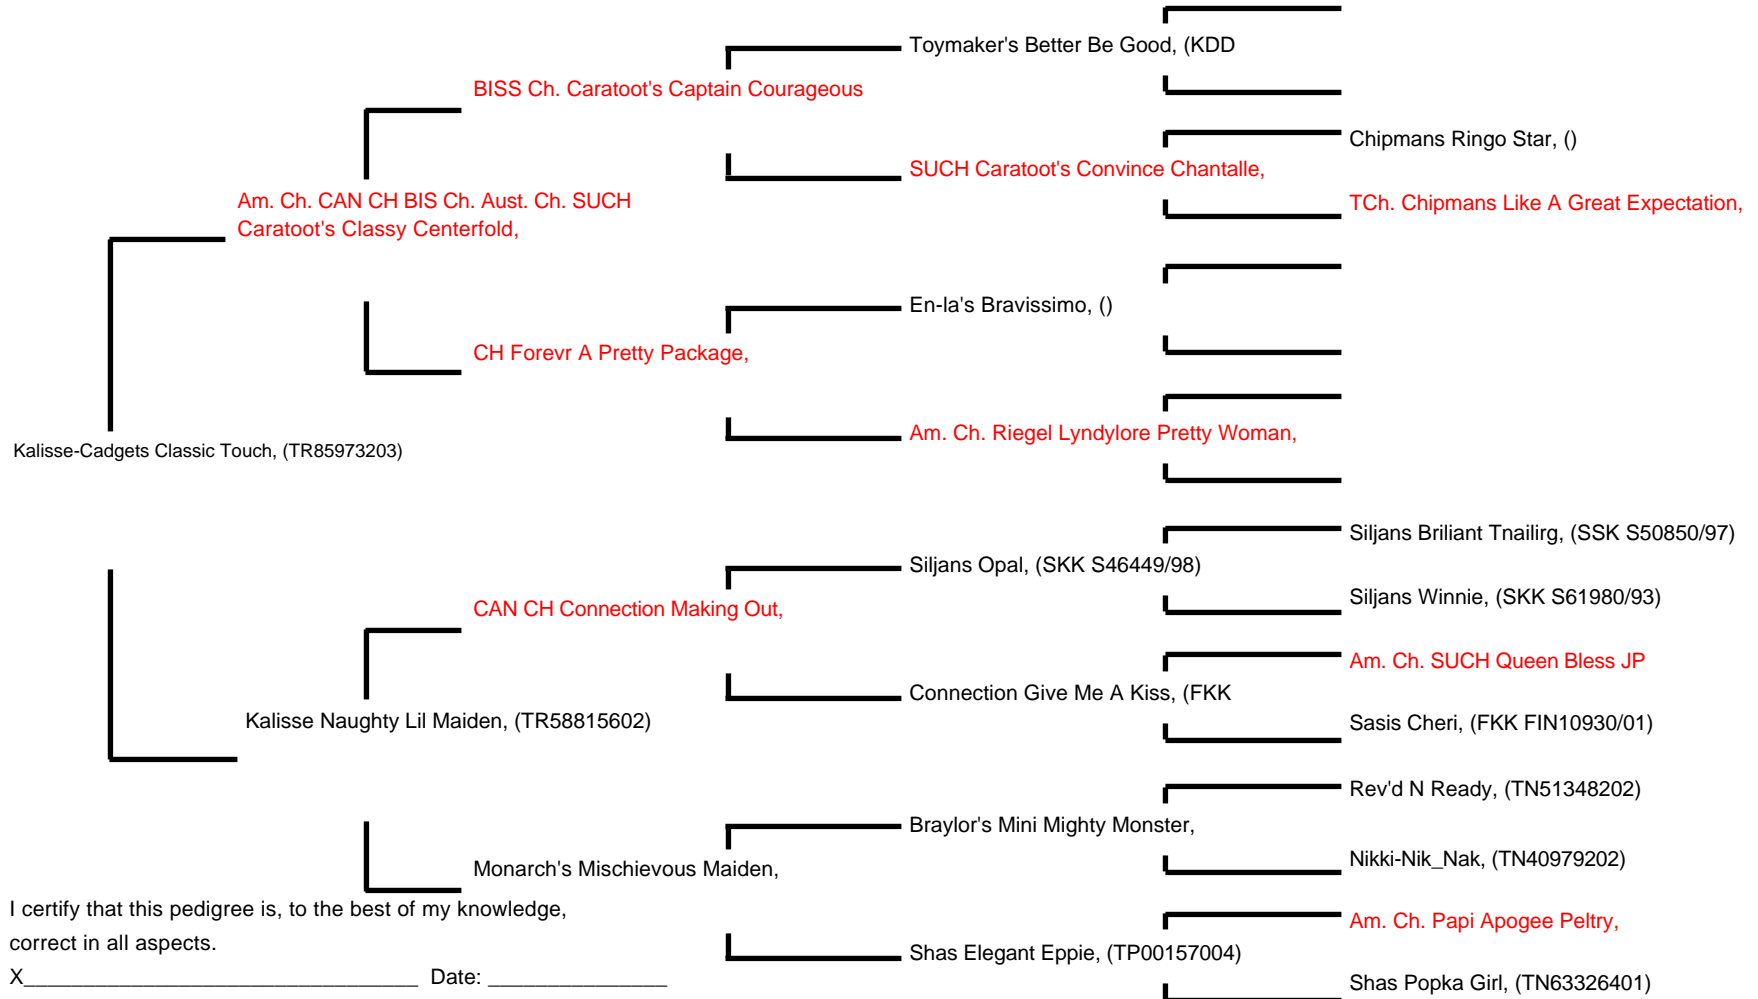

Pedigree For Kalisse-Cadgets Classic Touch

Gayle J Key
602 Military Rd. E.

Tacoma, WA 98445
Phone: 509-860-7659
Email: cadgets3@aol.com

I certify that this pedigree is, to the best of my knowledge, correct in all aspects.

X _____ Date: _____

Pedigree For Kalisse-Cadgets Classic Touch

Gayle J Key
602 Military Rd. E.

Tacoma, WA 98445
Phone: 509-860-7659
Email: cadgets3@aol.com

I certify that this pedigree is, to the best of my knowledge, correct in all aspects.
X _____ Date: _____